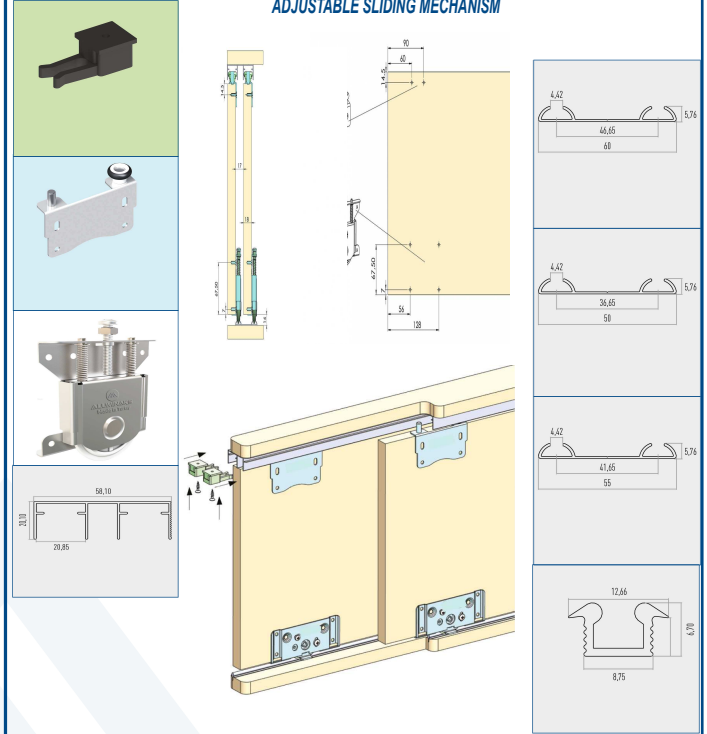

ALMS 81
AYARLI SÜRGÜLÜ KAPAK MEKANİZMASI
ADJUSTABLE SLIDING MECHANISM