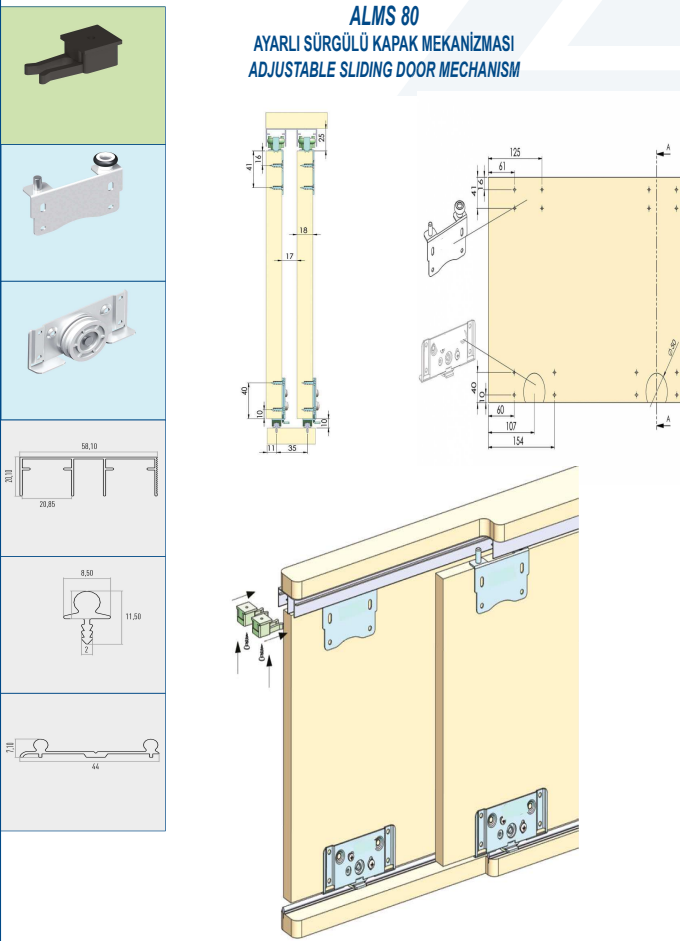

ALMS 80
AYARLI SÜRGÜLÜ KAPAK MEKANİZMASI
ADJUSTABLE SLIDING DOOR MECHANISM